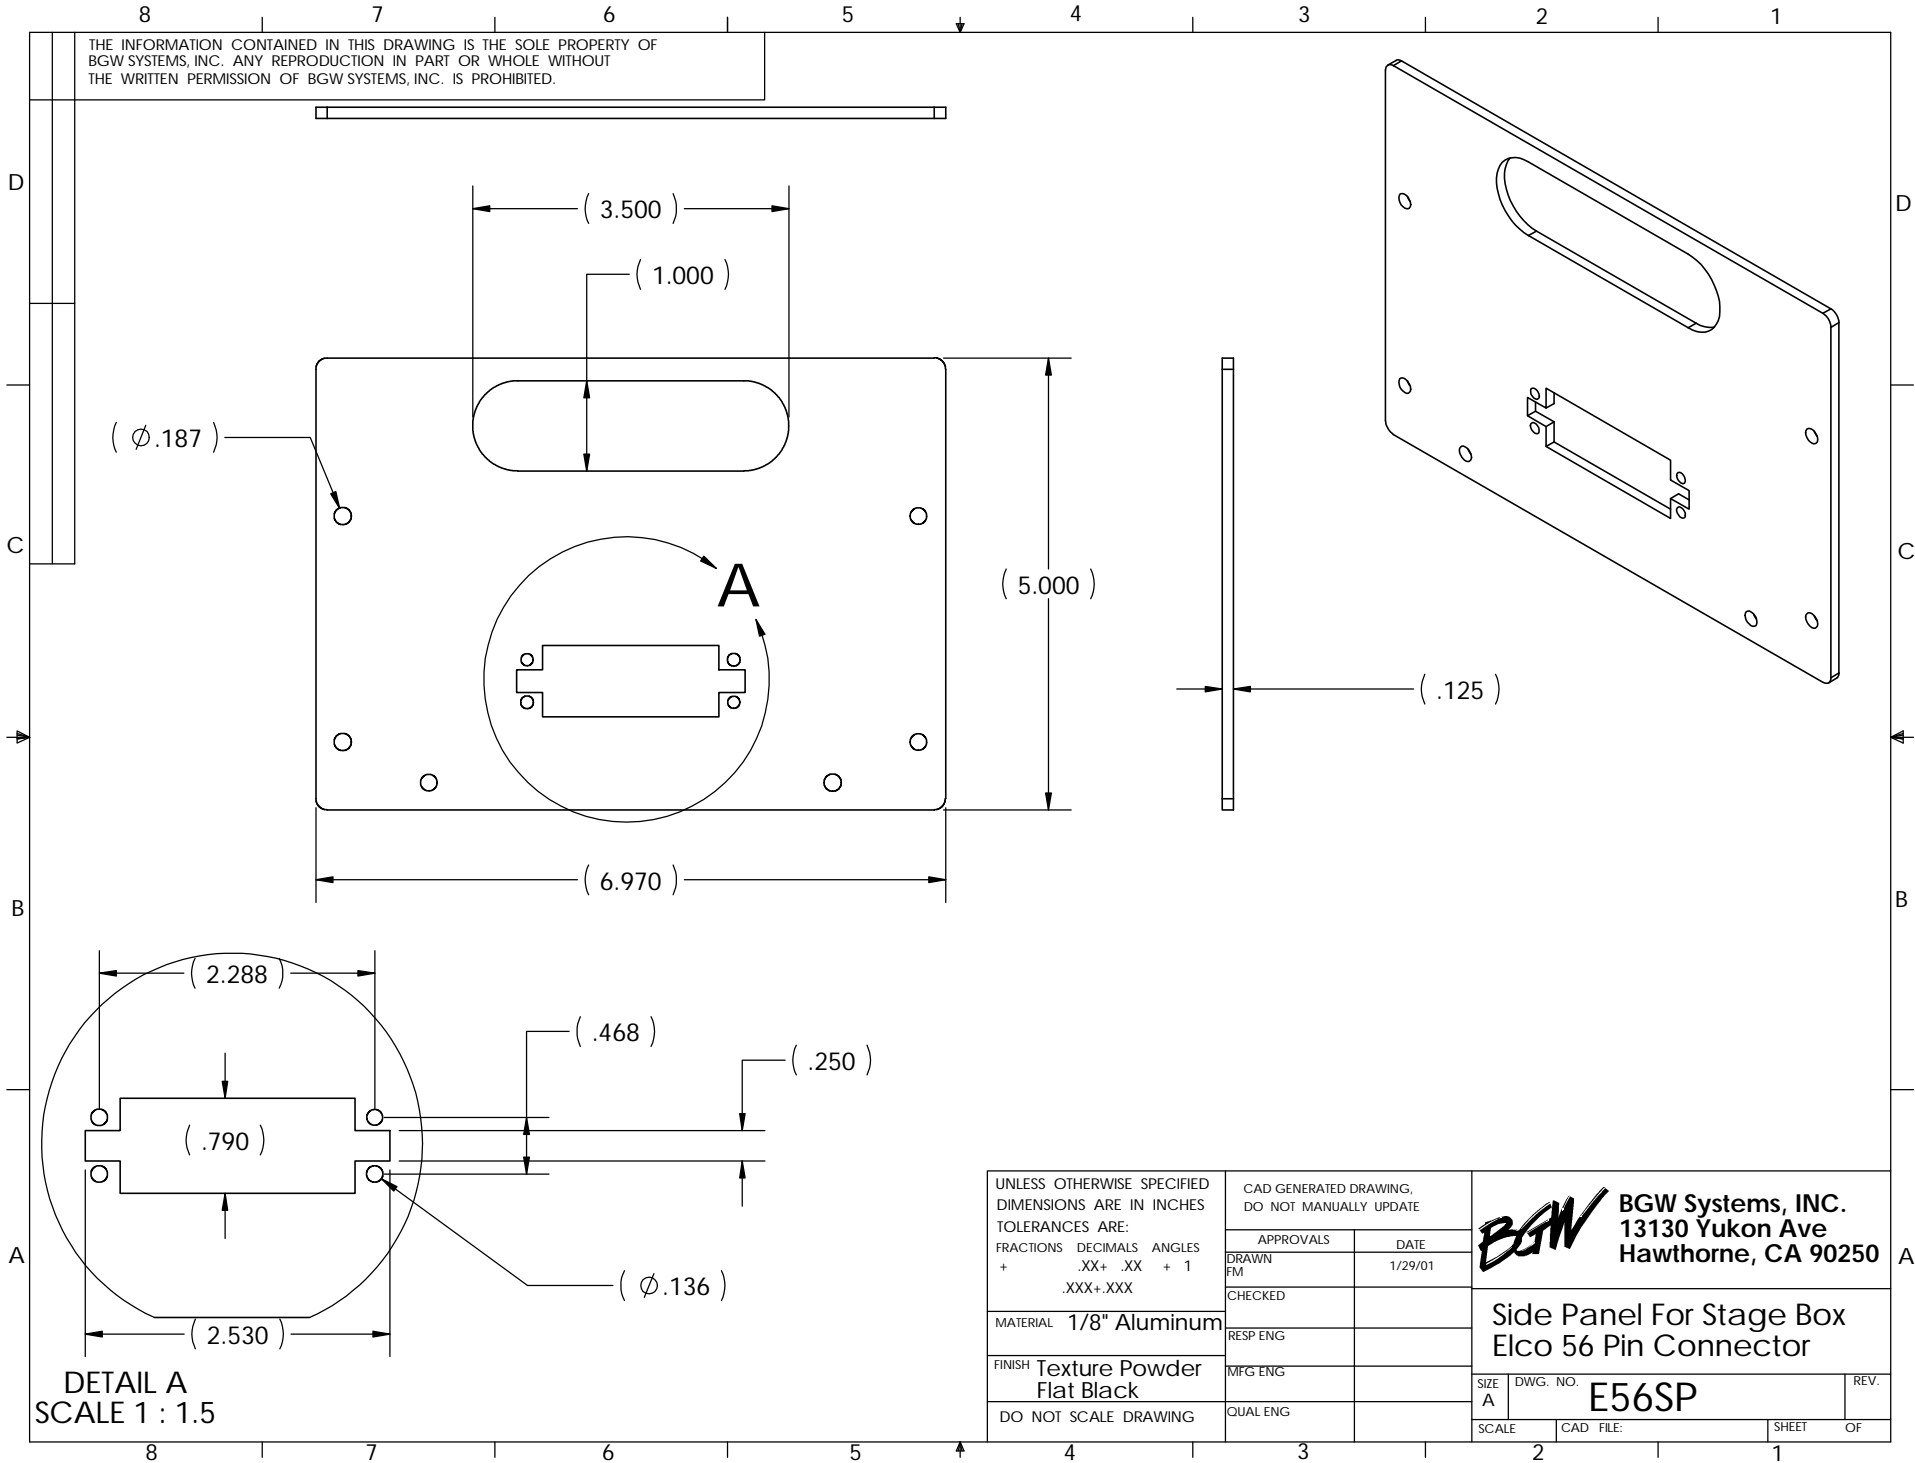

THE INFORMATION CONTAINED IN THIS DRAWING IS THE SOLE PROPERTY OF
 BGW SYSTEMS, INC. ANY REPRODUCTION IN PART OR WHOLE WITHOUT
 THE WRITTEN PERMISSION OF BGW SYSTEMS, INC. IS PROHIBITED.

UNLESS OTHERWISE SPECIFIED
 DIMENSIONS ARE IN INCHES
 TOLERANCES ARE:
 FRACTIONS DECIMALS ANGLES
 + .XX+ .XX + 1
 .XXX+.XXX

CAD GENERATED DRAWING,
 DO NOT MANUALLY UPDATE

APPROVALS		DATE
DRAWN FM	CHECKED	1/29/01
RESP ENG	MFG ENG	
QUAL ENG		

BGW BGW Systems, INC.
 13130 Yukon Ave
 Hawthorne, CA 90250

Side Panel For Stage Box
 Elco 56 Pin Connector

SIZE A	DWG. NO. E56SP	REV.
SCALE	CAD FILE:	SHEET OF

DETAIL A
 SCALE 1 : 1.5