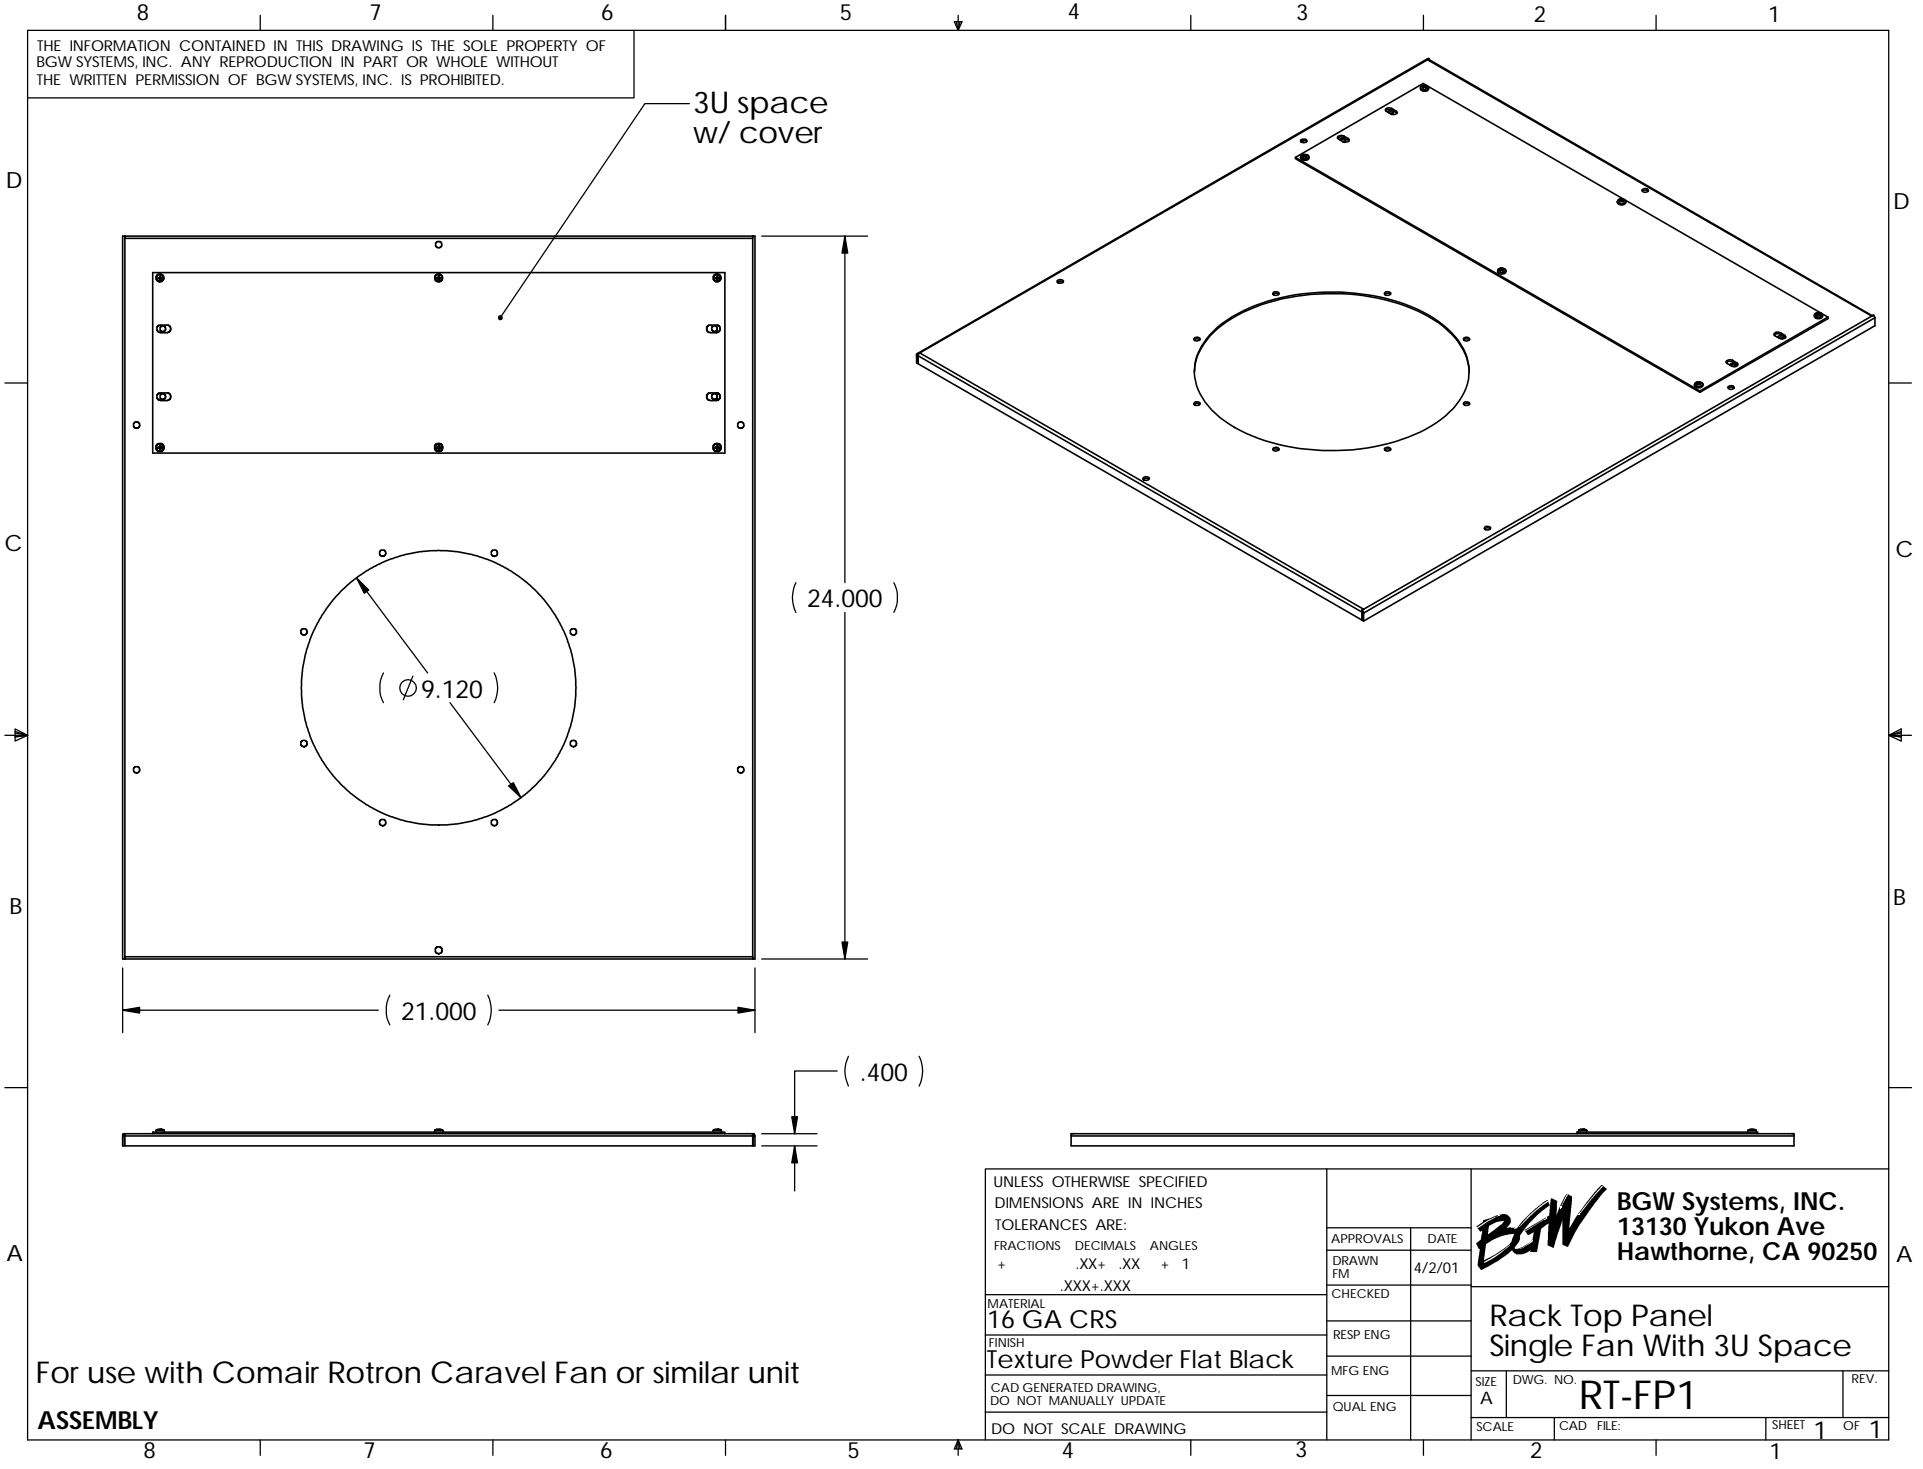

THE INFORMATION CONTAINED IN THIS DRAWING IS THE SOLE PROPERTY OF BGW SYSTEMS, INC. ANY REPRODUCTION IN PART OR WHOLE WITHOUT THE WRITTEN PERMISSION OF BGW SYSTEMS, INC. IS PROHIBITED.

For use with Comair Rotron Caravel Fan or similar unit

ASSEMBLY

UNLESS OTHERWISE SPECIFIED DIMENSIONS ARE IN INCHES TOLERANCES ARE: FRACTIONS DECIMALS ANGLES + .XX+ .XX + 1 .XXX+ .XXX	APPROVALS	DATE	BGW Systems, INC. 13130 Yukon Ave Hawthorne, CA 90250		
	DRAWN FM	4/2/01			
	CHECKED				
	RESP ENG				
MATERIAL 16 GA CRS	MFG ENG		Rack Top Panel Single Fan With 3U Space		
FINISH Texture Powder Flat Black	QUAL ENG				
CAD GENERATED DRAWING, DO NOT MANUALLY UPDATE			SIZE A	DWG. NO RT-FP1	REV.
DO NOT SCALE DRAWING			SCALE	CAD FILE:	SHEET 1 OF 1