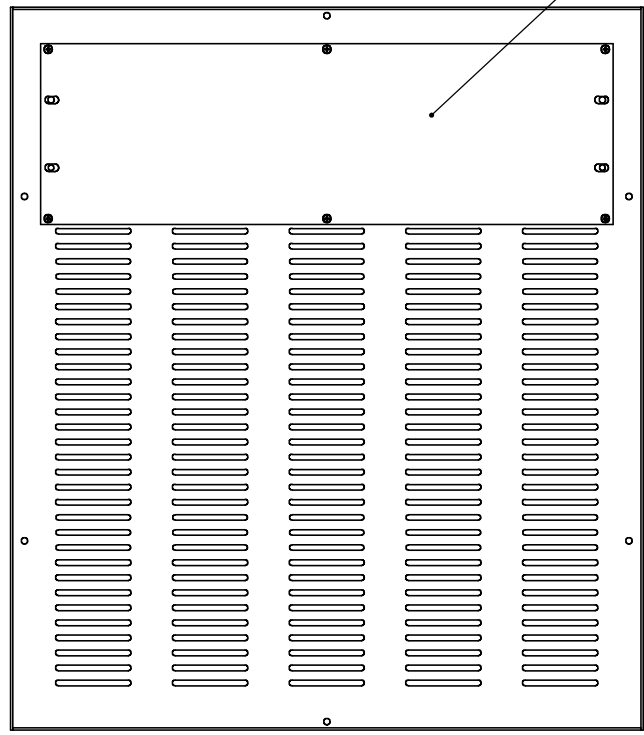

THE INFORMATION CONTAINED IN THIS DRAWING IS THE SOLE PROPERTY OF BGW SYSTEMS, INC. ANY REPRODUCTION IN PART OR WHOLE WITHOUT THE WRITTEN PERMISSION OF BGW SYSTEMS, INC. IS PROHIBITED.

3U space
w/ cover

(24.000)

(21.000)

(.400)

D
C
B
A

D
C
B
A

UNLESS OTHERWISE SPECIFIED DIMENSIONS ARE IN INCHES TOLERANCES ARE: FRACTIONS DECIMALS ANGLES + .XX+ .XX + 1 .XXX+ .XXX	APPROVALS	DATE	 BGW Systems, INC. 13130 Yukon Ave Hawthorne, CA 90250		
	DRAWN FM	4/2/01			
	CHECKED				
	RESP ENG				
MATERIAL 16 GA CRS	MFG ENG		Rack Top Panel Vented With 3U Space		
FINISH Texture Powder Flat Black	QUAL ENG				
CAD GENERATED DRAWING, DO NOT MANUALLY UPDATE			SIZE A	DWG. NO RT-VP	REV.
DO NOT SCALE DRAWING			SCALE	CAD FILE:	SHEET 1 OF 1

ASSEMBLY

8 7 6 5 4 3 2 1