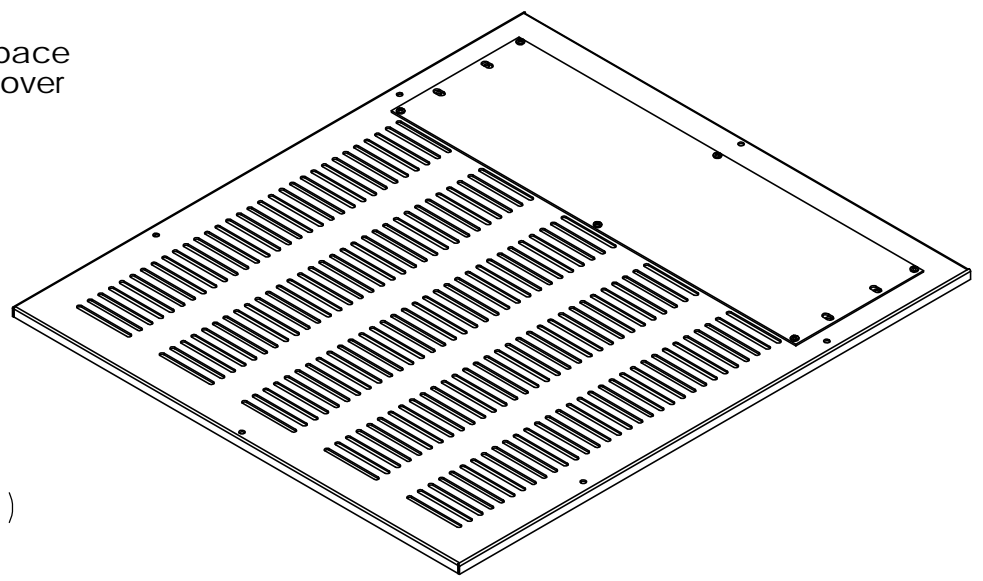

THE INFORMATION CONTAINED IN THIS DRAWING IS THE SOLE PROPERTY OF BGW SYSTEMS, INC. ANY REPRODUCTION IN PART OR WHOLE WITHOUT THE WRITTEN PERMISSION OF BGW SYSTEMS, INC. IS PROHIBITED.

3U space
w/ cover

(24.000)

(21.000)

(.400)

D
C
B
A

D
C
B
A

UNLESS OTHERWISE SPECIFIED DIMENSIONS ARE IN INCHES TOLERANCES ARE: FRACTIONS DECIMALS ANGLES + .XX+ .XX + 1 .XXX+ .XXX	APPROVALS	DATE	 BGW Systems, INC. 13130 Yukon Ave Hawthorne, CA 90250		
	DRAWN FM	4/2/01			
	CHECKED				
	RESP ENG				
MATERIAL 16 GA CRS	MFG ENG		Rack Top Panel Vented With 3U Space		
FINISH Texture Powder Flat Black	QUAL ENG				
CAD GENERATED DRAWING, DO NOT MANUALLY UPDATE			SIZE A	DWG. NO RT-VP	REV.
DO NOT SCALE DRAWING			SCALE	CAD FILE:	SHEET 1 OF 1